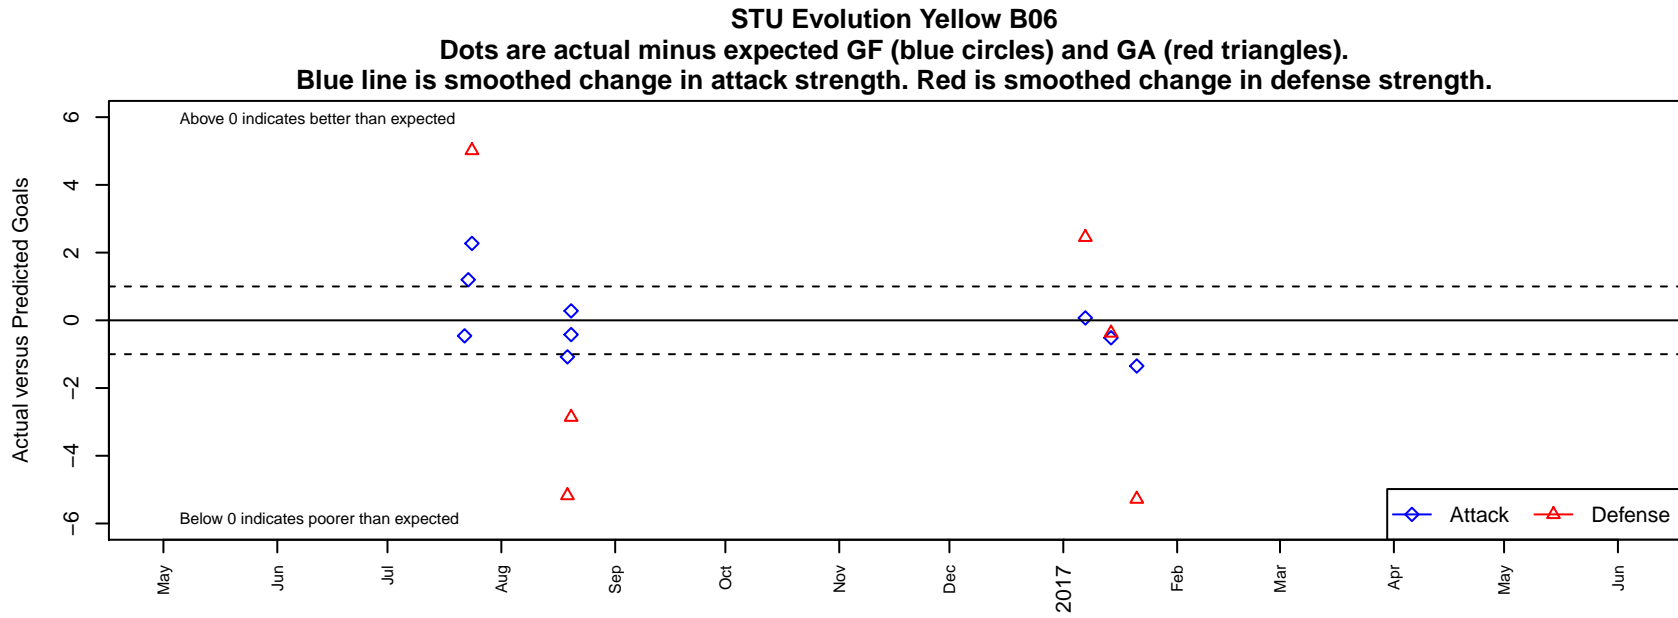

STU Evolution Yellow B06

Evolution FC
 Tacoma, WA
 B06 total strength=213
 attack=0.2 defense=0.09
 notes= Trujillo 2016

alt names used:
 Evolution B06 Yellow
 STU Evolution B06 Yellow
 STU Evolution 06 Trujillo BU11
 STU Evolution B06 Yellow

Venues played:
 2016 Sounders FC Cup BU11 Gold
 2016 Xtreme Cup BU11 Gold
 2016 Founders Cup B06 Div A

**attack and defense variance (black dot)
relative to other teams
and top 10 in region**

**attack and defense rating
relative to others at age
and all opponents in last 13 months**

**attack and defense rating
relative to others at age
and all opponents in last 13 months**

Performance relative to 13 month average

Performance relative to 13 month average

Distribution of opponents
 Red = Lose zone, Blue = Win zone, Green = Even
 Black line separates win/lose zones