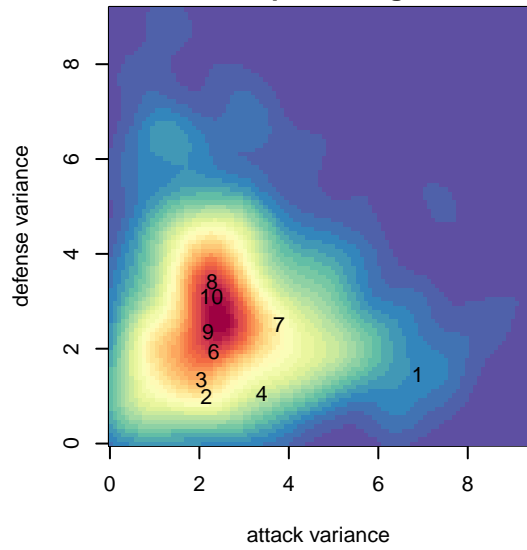

STU Evolution Yellow B06

Evolution FC
 Tacoma, WA
 B06 total strength=213
 attack=0.2 defense=0.09
 notes= Trujillo 2016

alt names used:
 Evolution B06 Yellow
 STU Evolution B06 Yellow
 STU Evolution 06 Trujillo BU11
 STU Evolution B06 Yellow

Venues played:
 2016 Sounders FC Cup BU11 Gold
 2016 Xtreme Cup BU11 Gold
 2016 Founders Cup B06 Div A

**attack and defense variance (black dot)
relative to other teams
and top 10 in region**

**attack and defense rating
relative to others at age
and all opponents in last 13 months**

**attack and defense rating
relative to others at age
and all opponents in last 13 months**

Performance relative to 13 month average

Performance relative to 13 month average

Distribution of opponents
 Red = Lose zone, Blue = Win zone, Green = Even
 Black line separates win/lose zones